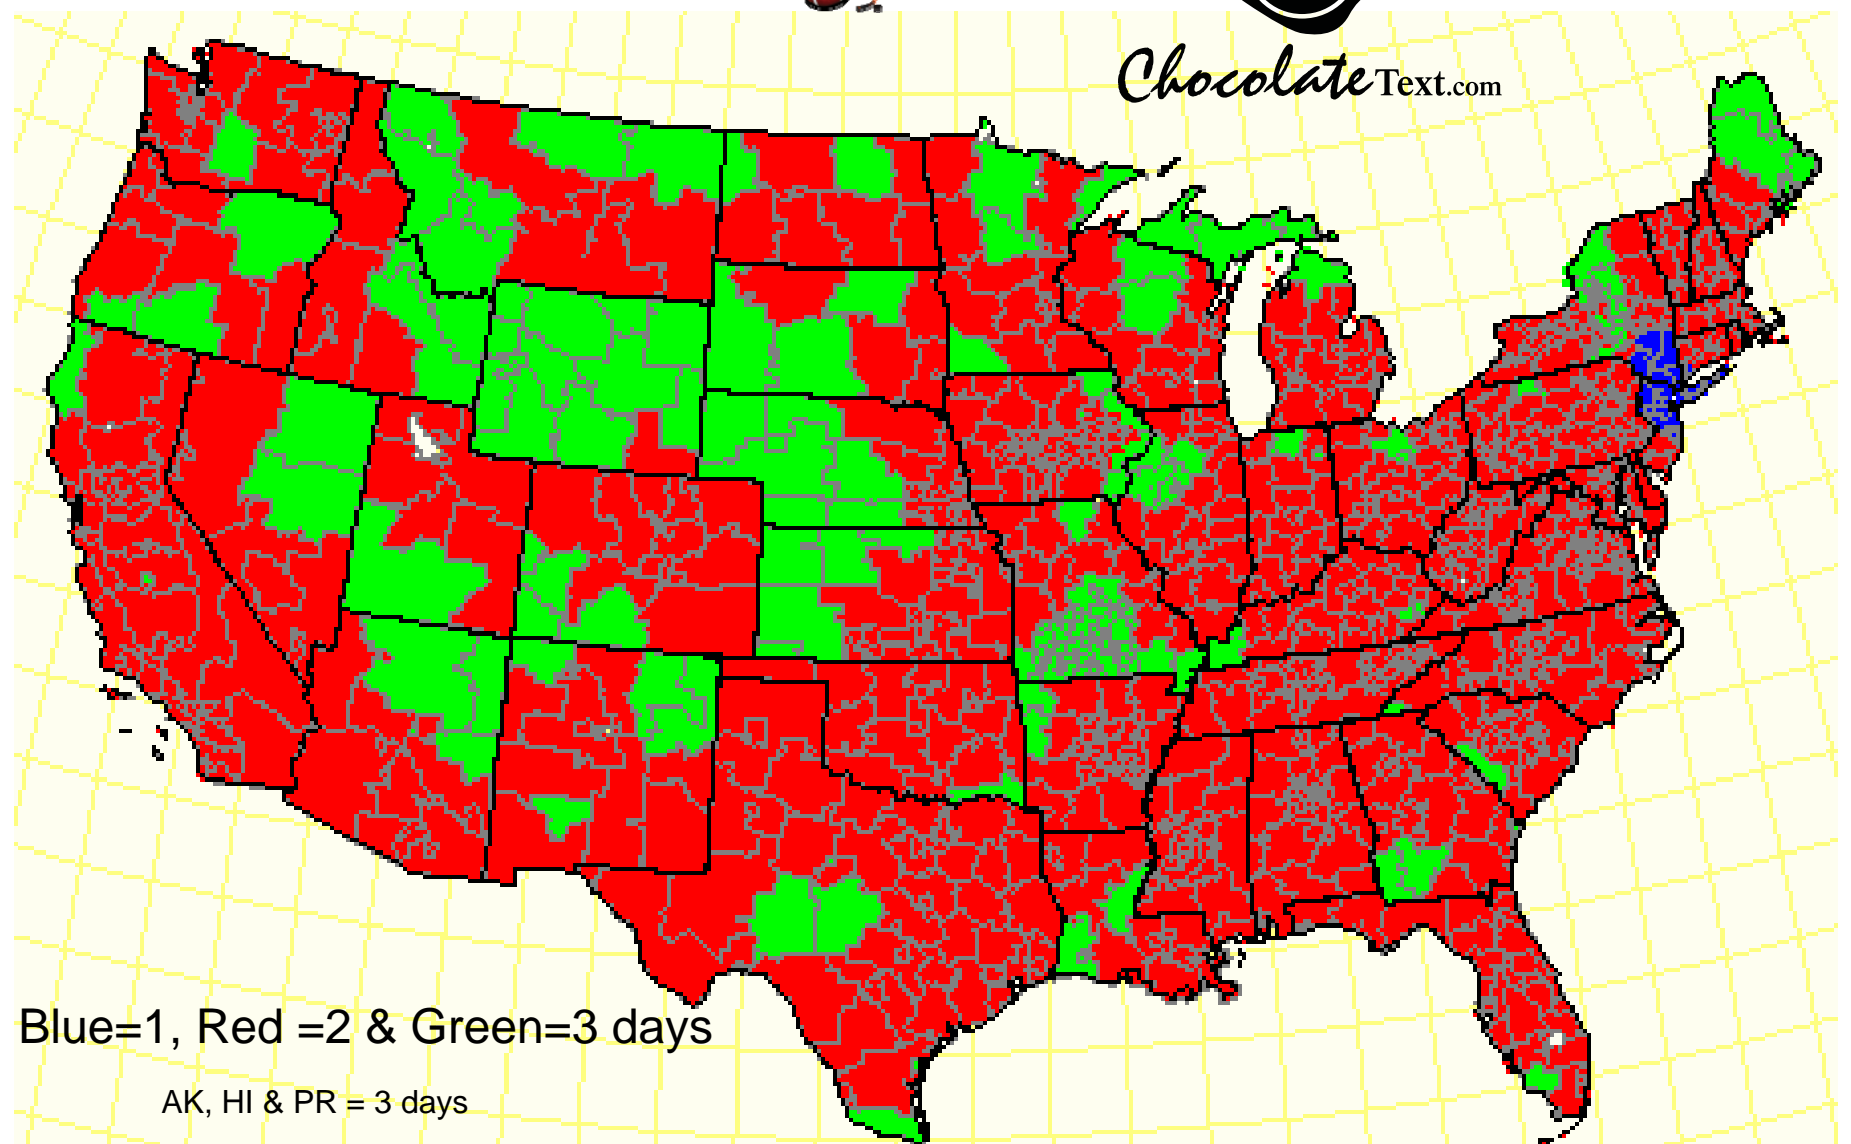

USPS Priority Mail time in transit from our production facility [@07004]:

Choctology™

ChocolateText.com

Blue=1, Red =2 & Green=3 days

AK, HI & PR = 3 days

Note: these are approximate times, and though >95% reliable, they are not 100% USPS Guaranteed